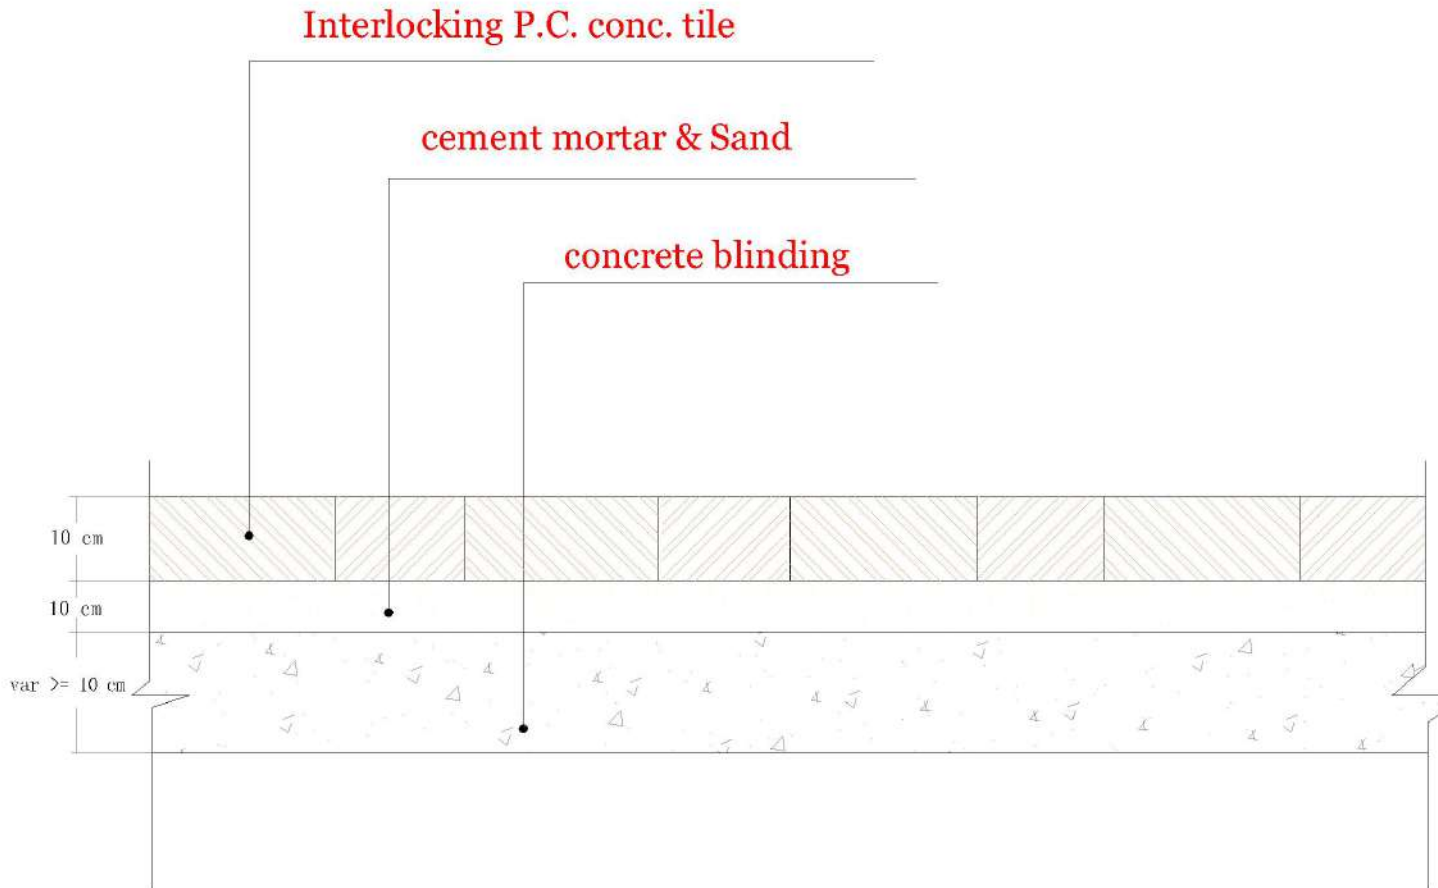

**Petra**  
 Urban Development & Planning Solutions

Down Town Street
MARKING
DATE
SCALE
PROJECT NO.
PROJECT NAME

PRODUCED BY AN AUTODESK EDUCATIONAL PRODUCT

PRODUCED BY AN AUTODESK EDUCATIONAL PRODUCT

Interlock Details